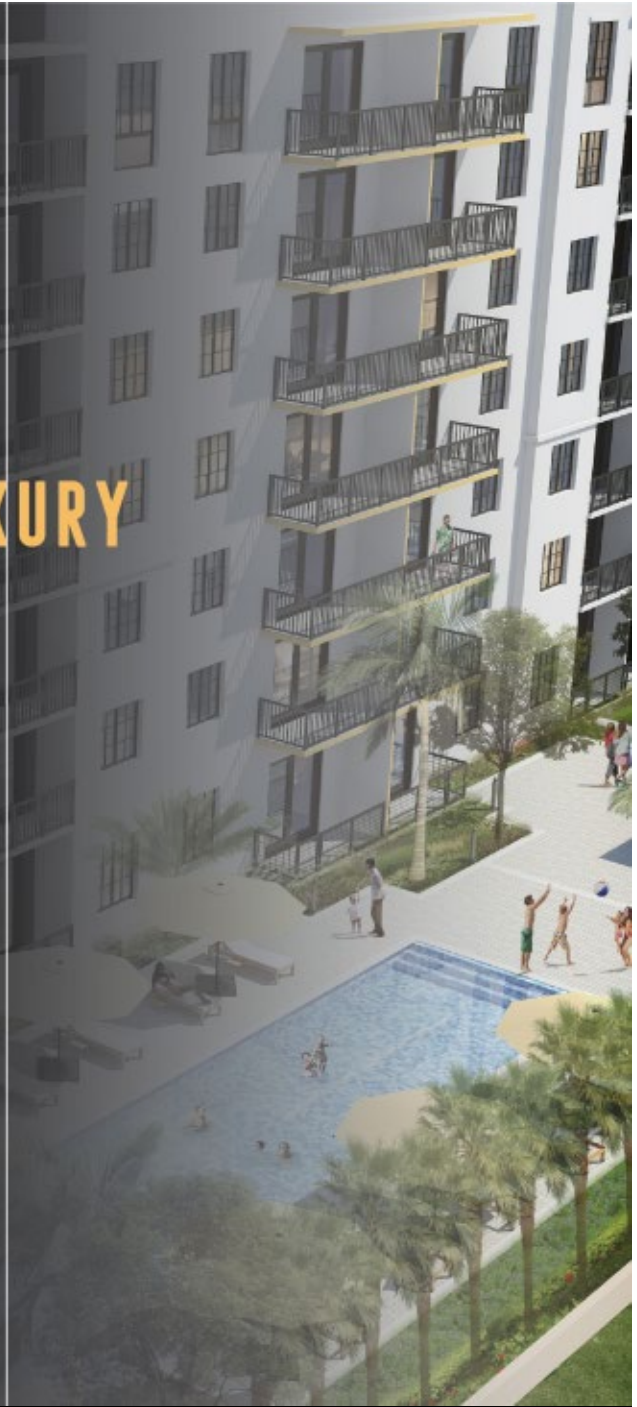

THE
B
HEMIAN
N

ONE + TWO BEDROOM APARTMENTS

THEBOHEMIANLWB.COM

To our first responders - You are very important to us, and we would like to show you, our gratitude!

We are excited to present The Bohemian in Lake Worth Beach to you first! We would be honored to have you live in our brand-new luxe apartments, located in the heart of Downtown. As a token of our appreciation, The Bohemian is presently offering first responders a special move-in discount.

Time to Live Outside the Lines at The Bohemian!

On behalf of The Bohemian and Affiliated Development, we thank you for your commitment and the sacrifices you make for us.

Level

IN RAW LUXURY

COMMUNITY AMENITIES

- THE FLEX 24/7 FITNESS STUDIO
- THE ROOFTOP
- THE COLLECTIVE CHILL AND VIBE LOUNGE
- RESORT-STYLE POOL
- THE BOHEMIAN SELFIE WALL
- ONSITE MINI MARKET
- THE WERK COWORKING LAB
- THE FETCH DOG PARK
- THE PICKLEBALL
- POOLSIDE CABANAS